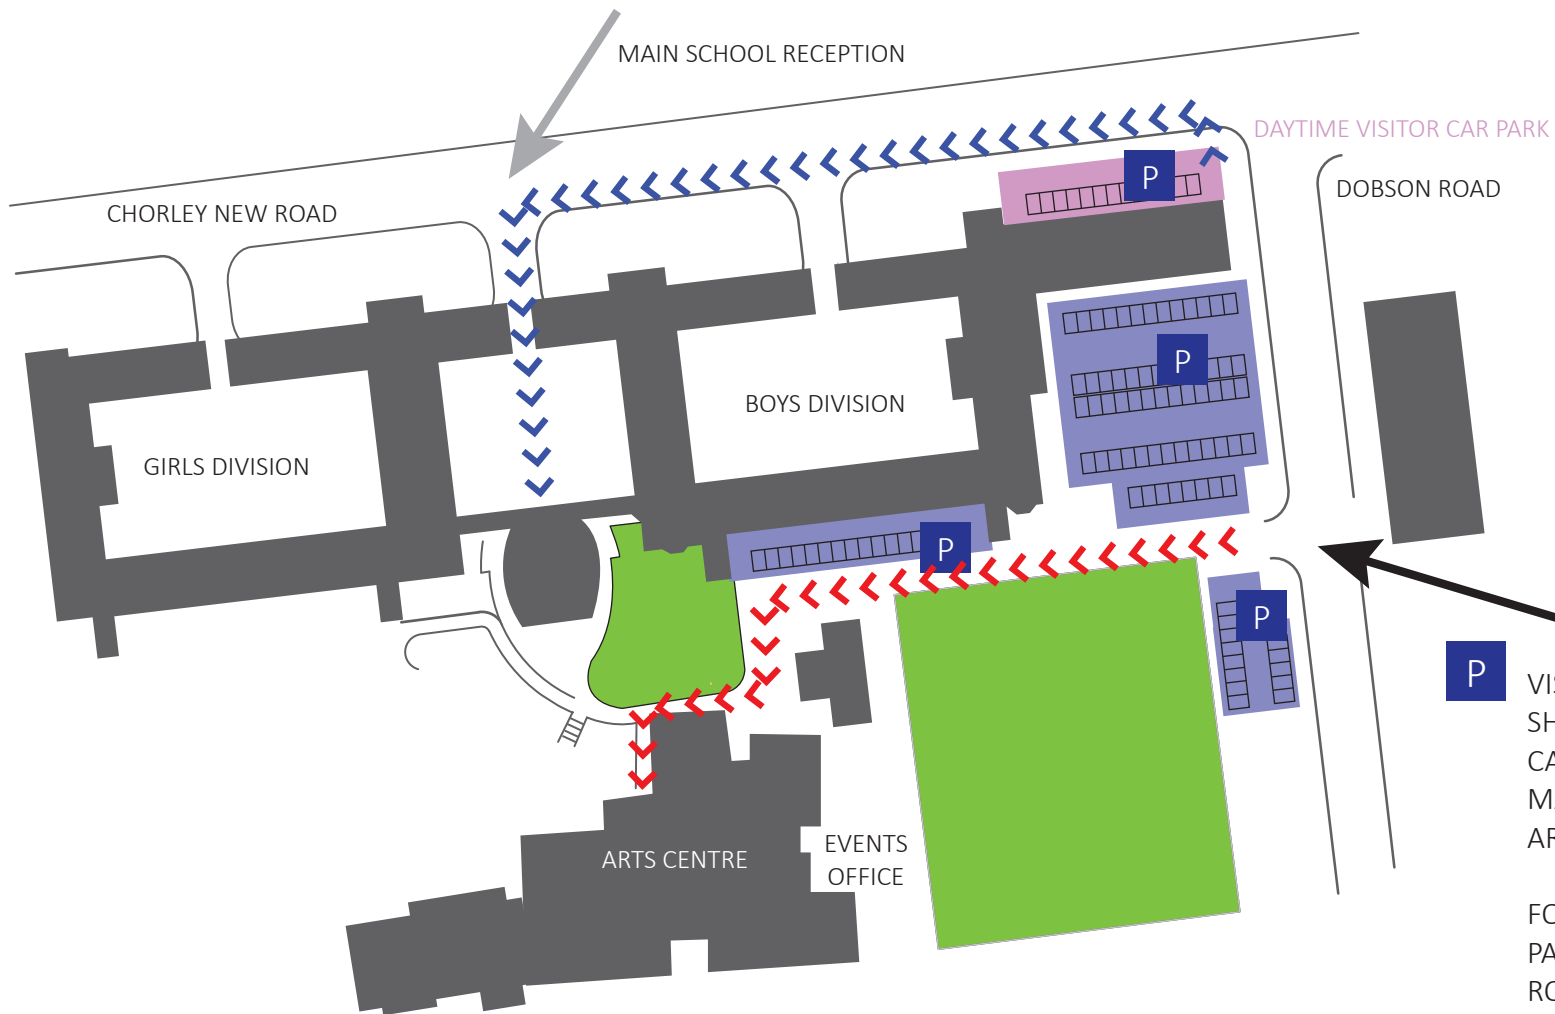

BOLTON SCHOOL
CHORLEY NEW ROAD
BL1 4PA
01204 434795

VISITORS DURING SCHOOL HOURS SHOULD PARK ON THE DAYTIME VISITOR CAR PARK AND MAKE THEIR WAY TO THE MAIN SCHOOL RECEPTION (BLUE ARROWS)

FOR VISITORS OUT OF SCHOOL HOURS PARKING IS AVAILABLE VIA THE DOBSON ROAD ENTRANCE AND VISITORS SHOULD MAKE THEIR WAY TO THE ARTS CENTRE RECEPTION (RED ARROWS)